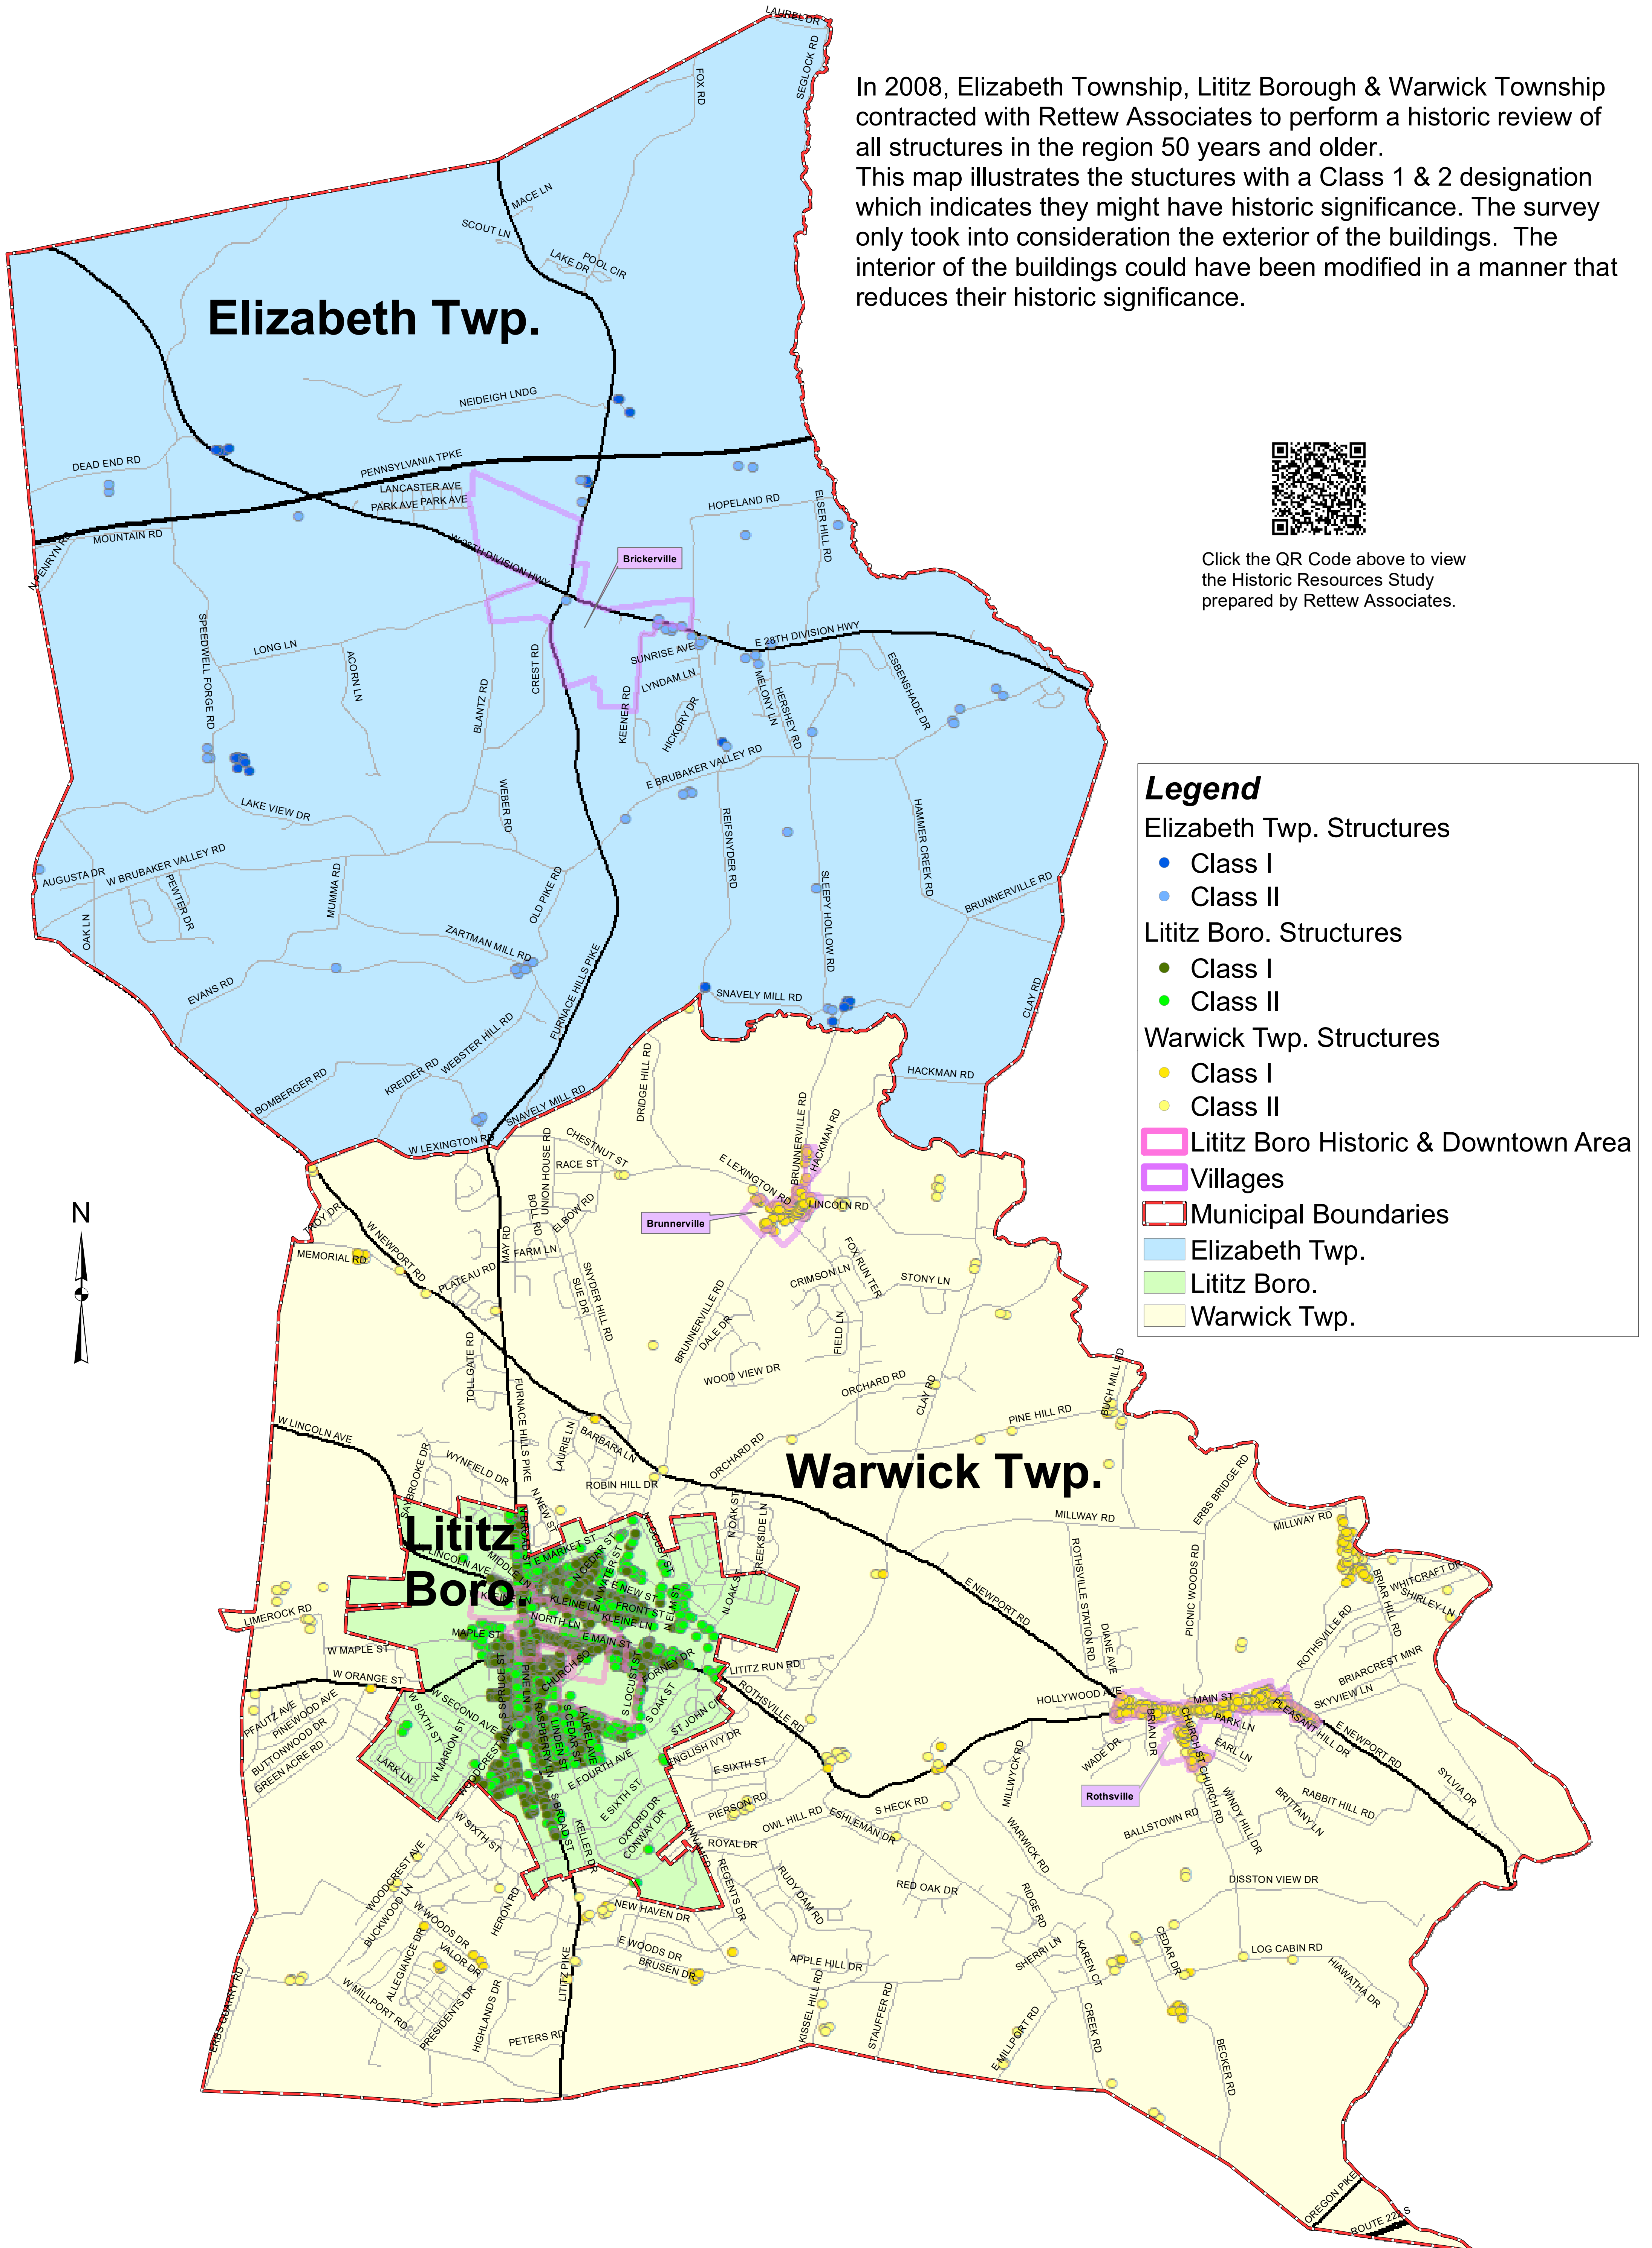

**Class 1 & 2 Historic Structures
Warwick Region
Elizabeth Township
Lititz Borough
Warwick Township**

In 2008, Elizabeth Township, Lititz Borough & Warwick Township contracted with Rettew Associates to perform a historic review of all structures in the region 50 years and older. This map illustrates the structures with a Class 1 & 2 designation which indicates they might have historic significance. The survey only took into consideration the exterior of the buildings. The interior of the buildings could have been modified in a manner that reduces their historic significance.

Click the QR Code above to view the Historic Resources Study prepared by Rettew Associates.

Legend

- Elizabeth Twp. Structures
 - Class I
 - Class II
- Lititz Boro. Structures
 - Class I
 - Class II
- Warwick Twp. Structures
 - Class I
 - Class II
- Lititz Boro Historic & Downtown Area
- Villages
- Municipal Boundaries
- Elizabeth Twp.
- Lititz Boro.
- Warwick Twp.