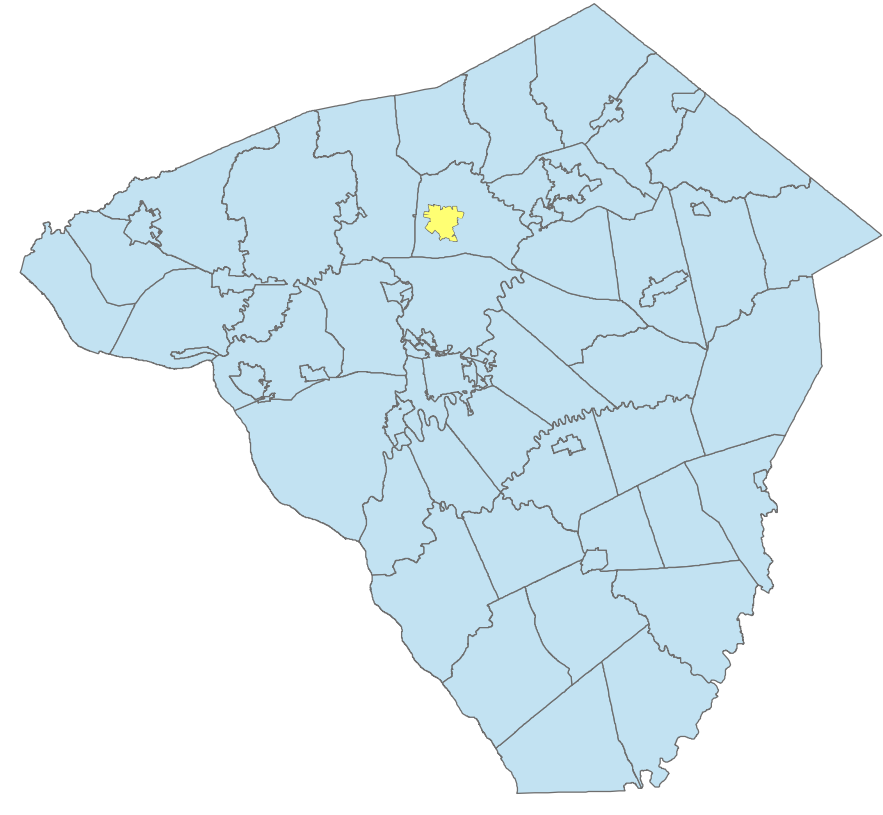

Lancaster County, PA

0 10 20 Miles
1 inch = 10 miles

Location Map

Legend

Future Traffic Improvements	Points of Interest
Future Traffic Improvements	Points of Interest
State Roads	Park
Municipal Roads	Conservation Area
Road To Be Dedicated	Urban Growth Boundary
Private Roads	Urban Growth Boundary
Proposed Roads	
Proposed Private Roads	
Trails and Greenways	
Trail	
Greenway	
Proposed Trail	
Proposed Greenway	

Key Legend

1. John Beck Elementary School
2. Lititz Christian School
3. Warwick Middle School
4. Warwick School District
5. Warwick High School
6. Lititz Elementary School
7. Linden Hall
8. Kissel Hill Elementary School
9. John Bonfield Elementary School
10. Lititz Area Mennonite School
11. Lititz Borough Office
12. Warwick Township Office

[SEAL]
 Borough Secretary

THE OFFICIAL MAP OF THE BOROUGH OF LITITZ, LANCASTER COUNTY, PENNSYLVANIA IS LOCATED AT THE BOROUGH OFFICE

0 1,000 2,000 Feet
1 inch = 500 feet