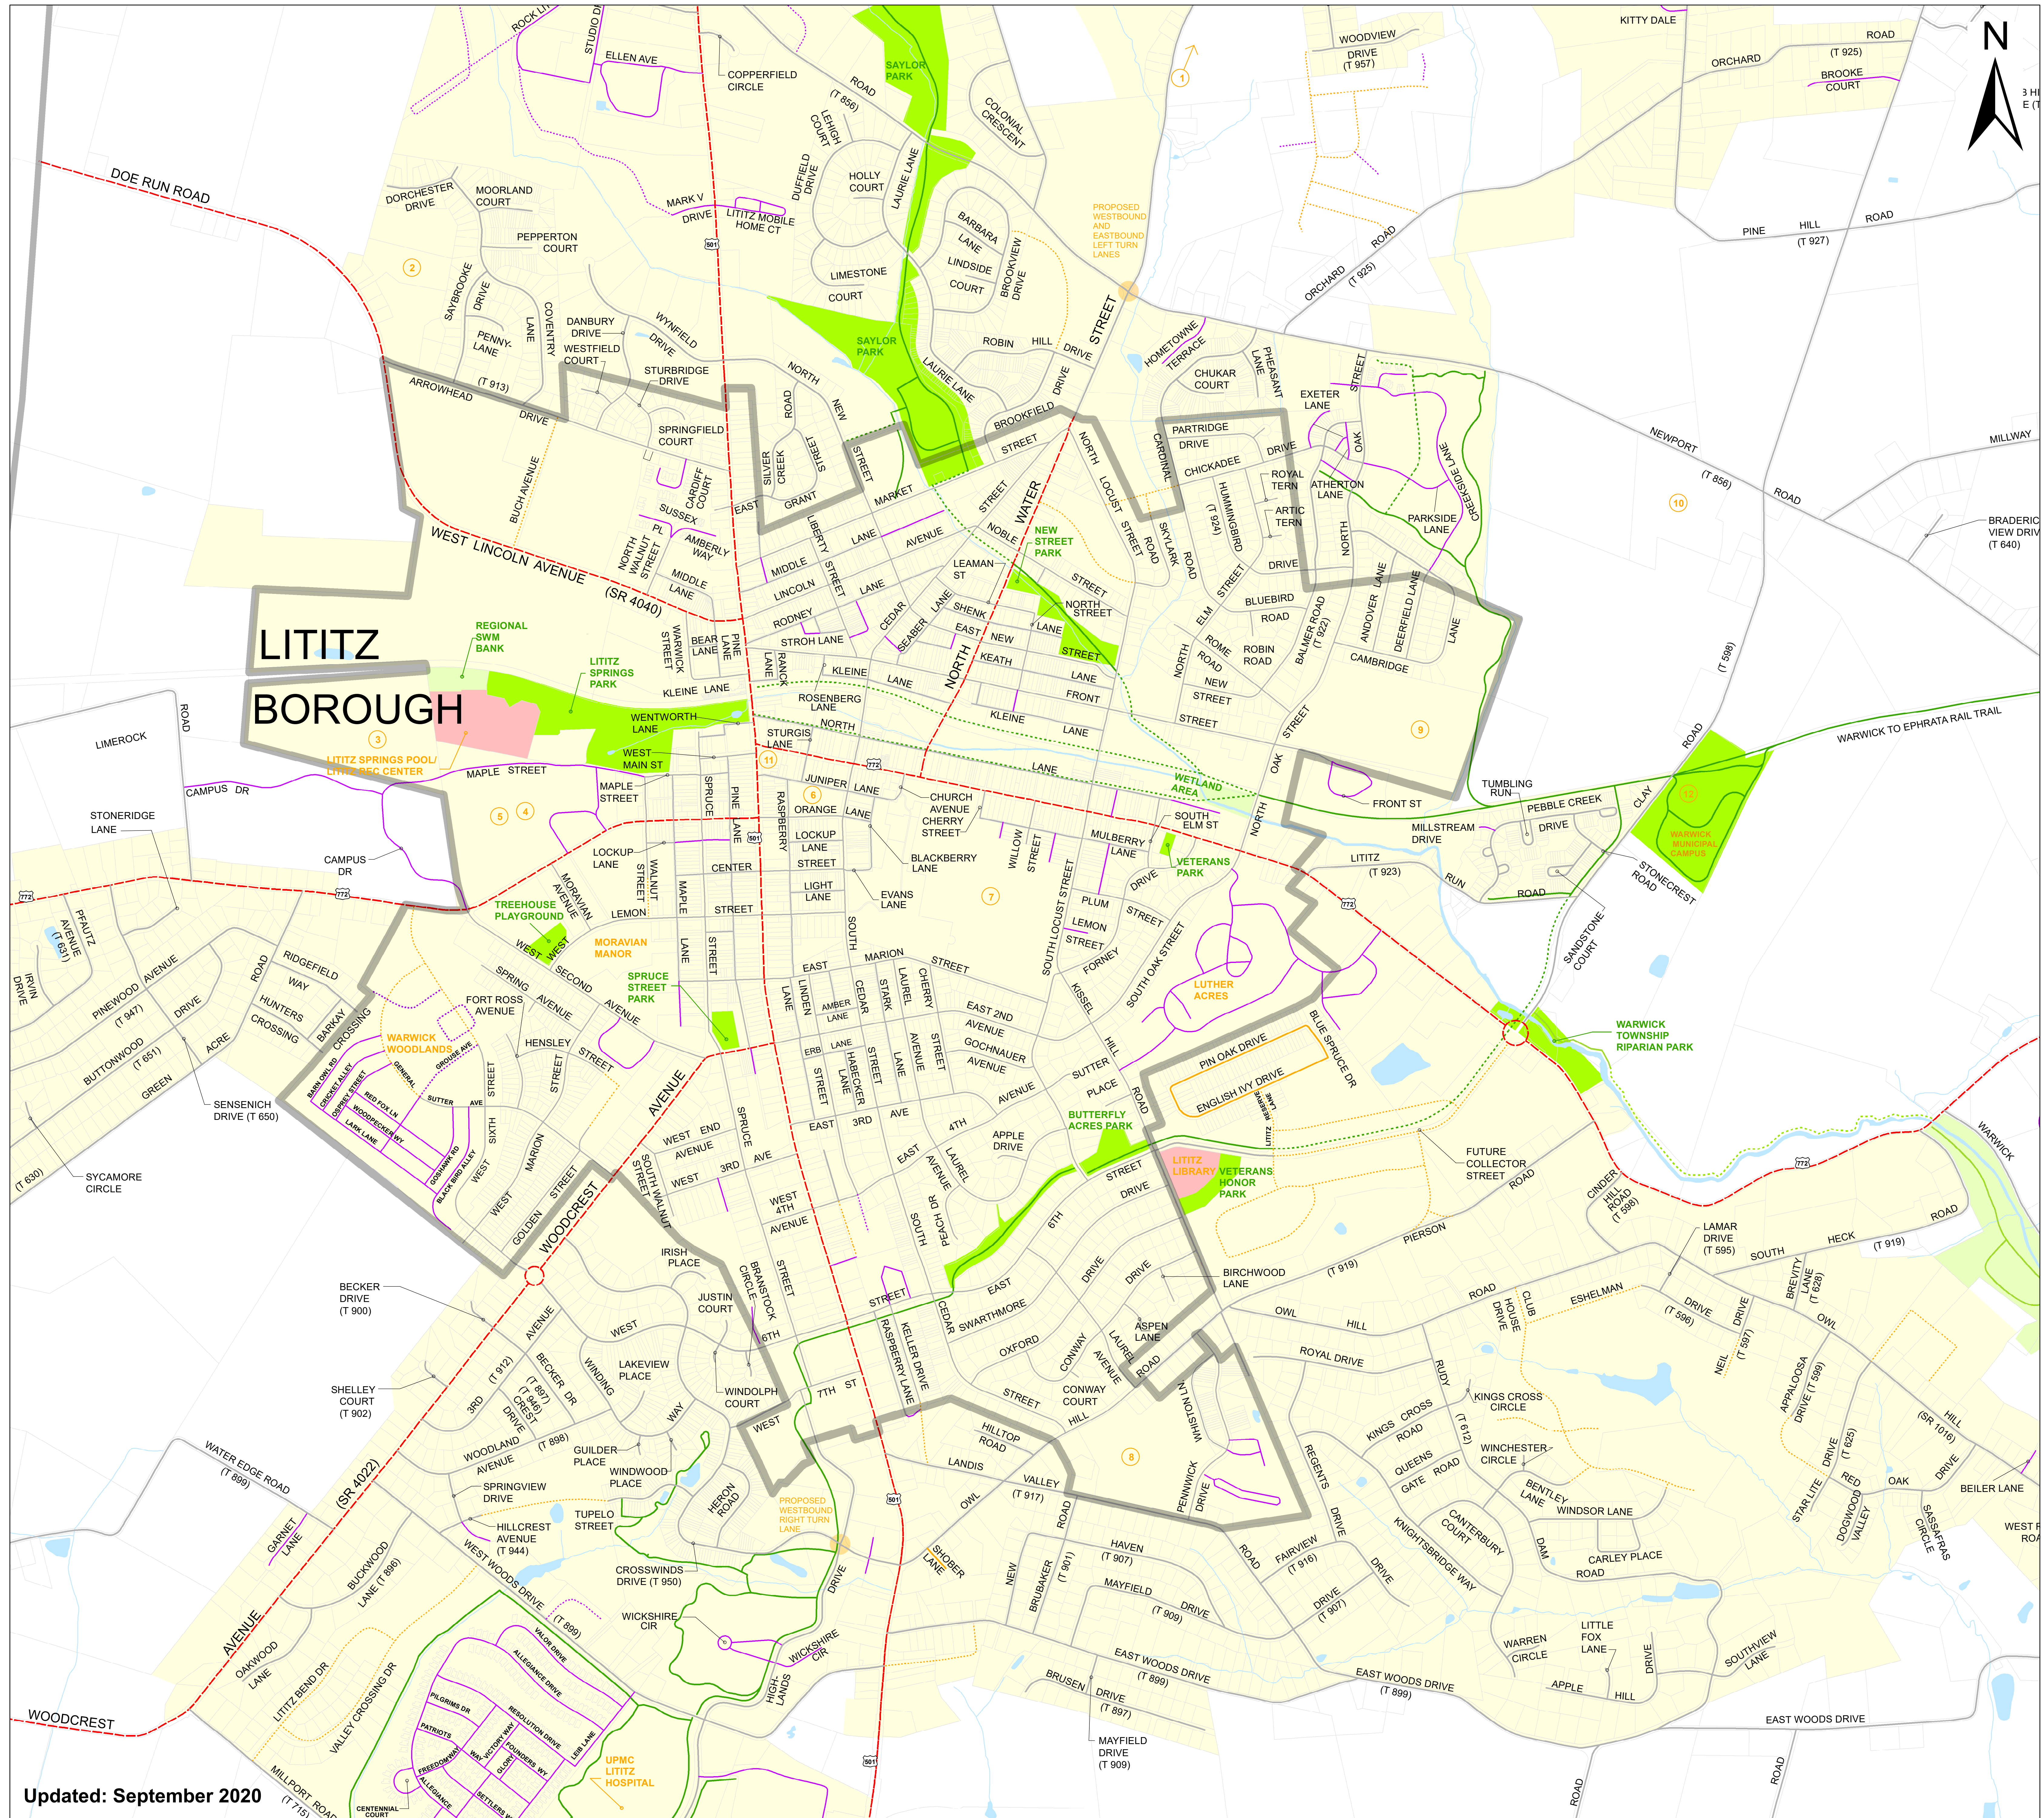

Lancaster County, PA

0 10 20 Miles
1 inch = 10 miles

Location Map

Legend

Future Traffic Improvements	Points of Interest
Future Traffic Improvements	Points of Interest
State Roads	Park
Municipal Roads	Conservation Area
Road To Be Dedicated	Urban Growth Boundary
Private Roads	Urban Growth Boundary
Proposed Roads	
Proposed Private Roads	
Trails and Greenways	
Trail	
Greenway	
Proposed Trail	
Proposed Greenway	

Key Legend

1. John Beck Elementary School
2. Lititz Christian School
3. Warwick Middle School
4. Warwick School District
5. Warwick High School
6. Lititz Elementary School
7. Linden Hall
8. Kissel Hill Elementary School
9. John Bonfield Elementary School
10. Lititz Area Mennonite School
11. Lititz Borough Office
12. Warwick Township Office

[SEAL]
 Borough Secretary

THE OFFICIAL MAP OF THE BOROUGH OF LITITZ, LANCASTER COUNTY, PENNSYLVANIA IS LOCATED AT THE BOROUGH OFFICE

0 1,000 2,000 Feet
1 inch = 500 feet

Updated: September 2020

Official Map of the Borough of Lititz Lancaster County, Pennsylvania