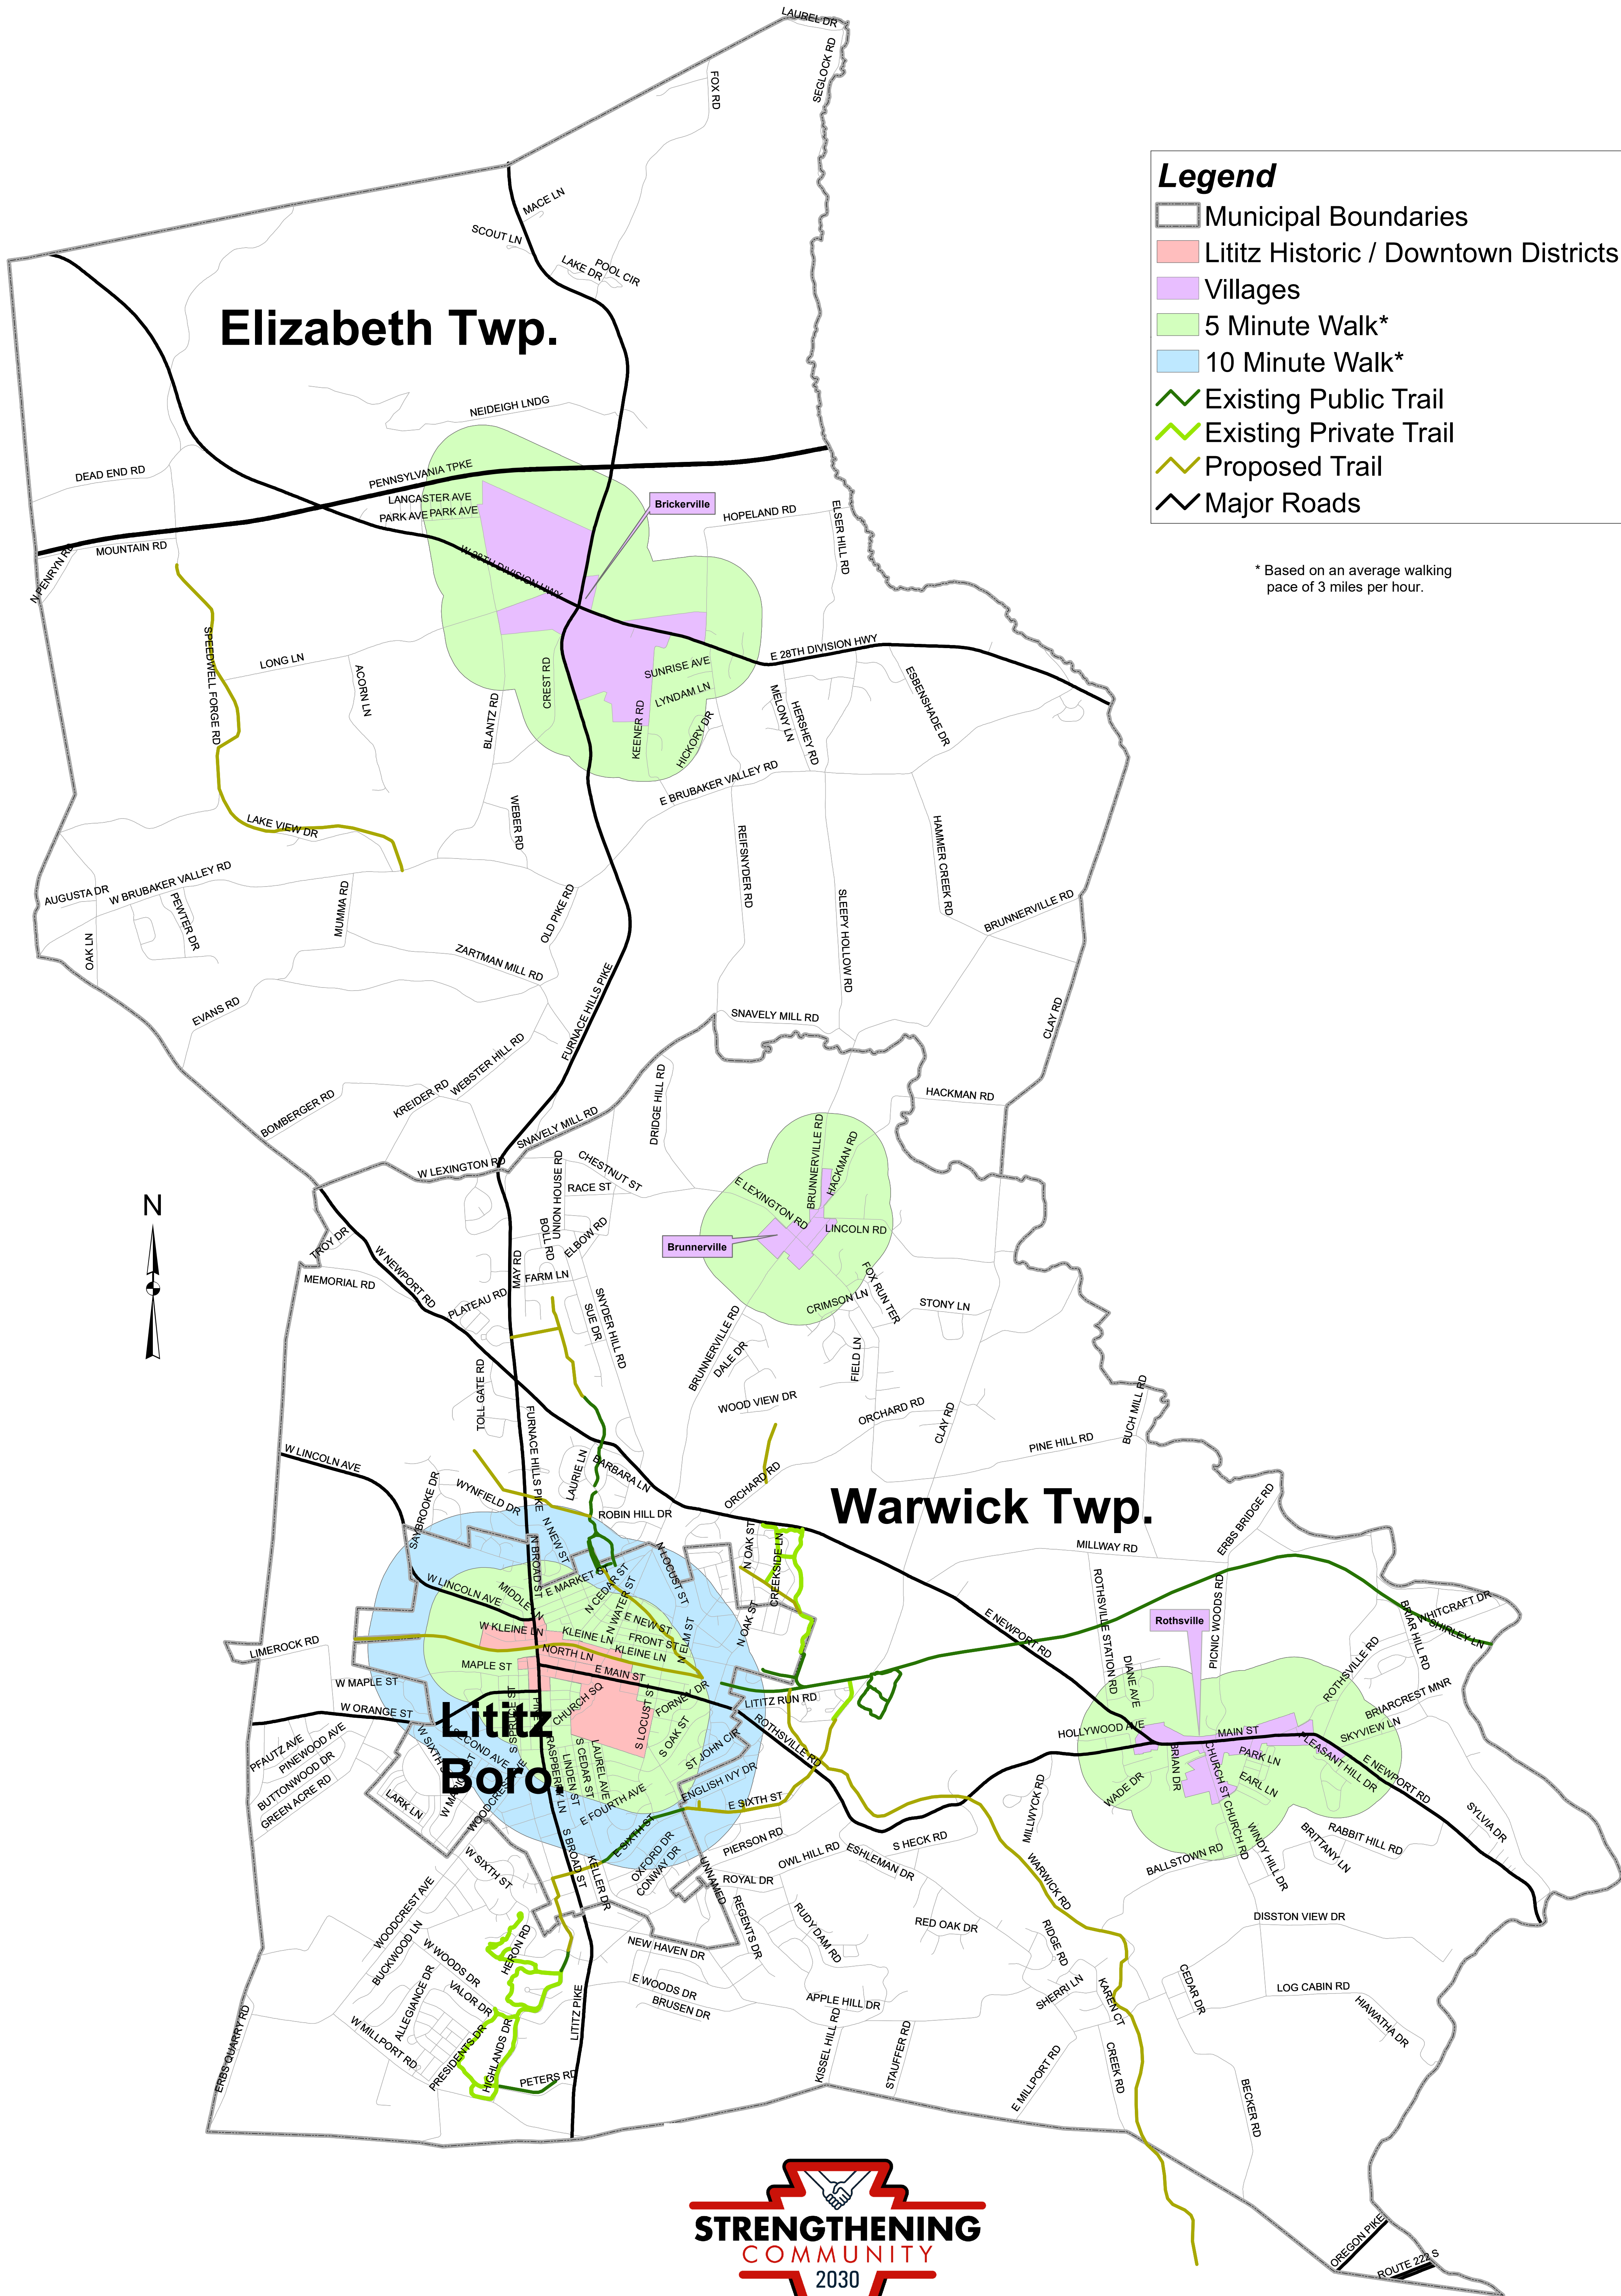

Map of Historic Centers
Elizabeth Township, Lititz Borough, Warwick Township

Legend

- Municipal Boundaries
- Lititz Historic / Downtown Districts
- Villages
- 5 Minute Walk*
- 10 Minute Walk*
- Existing Public Trail
- Existing Private Trail
- Proposed Trail
- Major Roads

* Based on an average walking pace of 3 miles per hour.