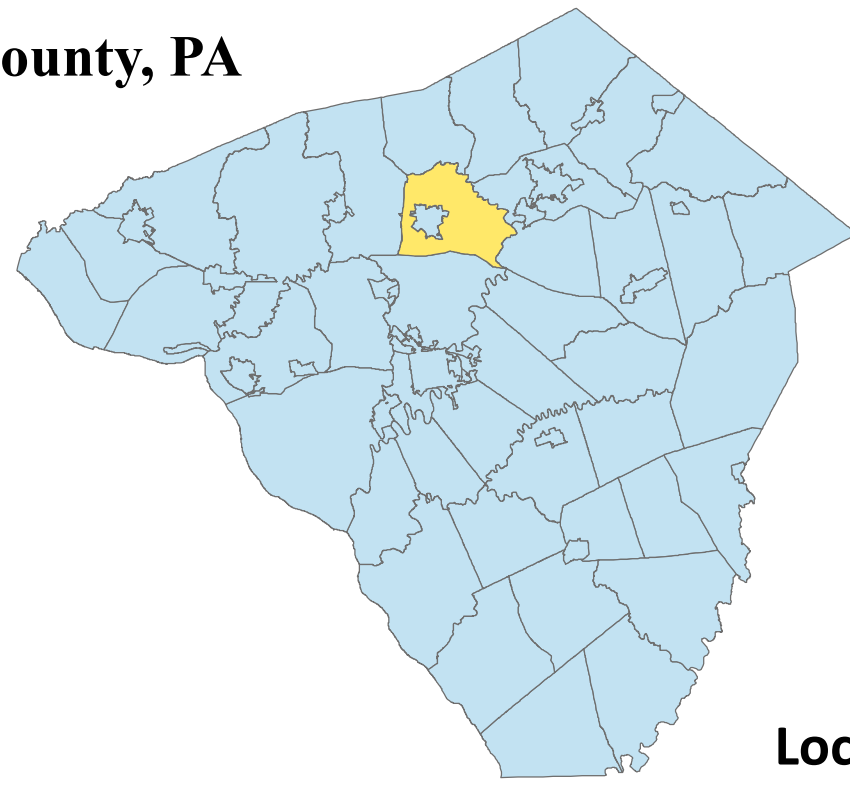

Lancaster County, PA

Location Map

Legend

Future Traffic Improvements	Points of Interest
Future Traffic Improvements	Points of Interest
State Roads	Park
Municipal Roads	Conservation Area
Road To Be Dedicated	Urban Growth Boundary
Private Roads	Urban Growth Boundary
Proposed Private Roads	
Trails and Greenways	
Trail	
Greenway	
Proposed Trail	
Proposed Greenway	
Scenic Drives	

RECORDING ACKNOWLEDGMENT

COMMONWEALTH OF PENNSYLVANIA)
) SS:
 COUNTY OF LANCASTER)

On this _____ day of _____, 2020, before me, the undersigned officer, a notary public, personally appeared _____ who acknowledged himself to be (Vice) Chairman of Board of Supervisors of the Township of Warwick, Lancaster County, Pennsylvania, and that he, as such officer, being authorized to do so, executed the foregoing Official Map by signing the name of such Township by himself as such officer as the act and deed of the Township and for the purpose of recording the Official Map as required by the Pennsylvania Municipalities Planning Code.

Executed before me the day and year aforesaid.

 Notary Public

THE OFFICIAL MAP OF THE TOWNSHIP OF WARWICK,
 LANCASTER COUNTY, PENNSYLVANIA IS LOCATED AT THE TOWNSHIP OFFICE

1 inch = 1,500 feet

Updated: December 2020

Official Map of the Township of Warwick Lancaster County, Pennsylvania

This Map is certified as a true and correct copy of the Official Map of the Township of Warwick as adopted by the Board of Supervisors of Warwick Township, Lancaster County, Pennsylvania, on November 18, 2020.