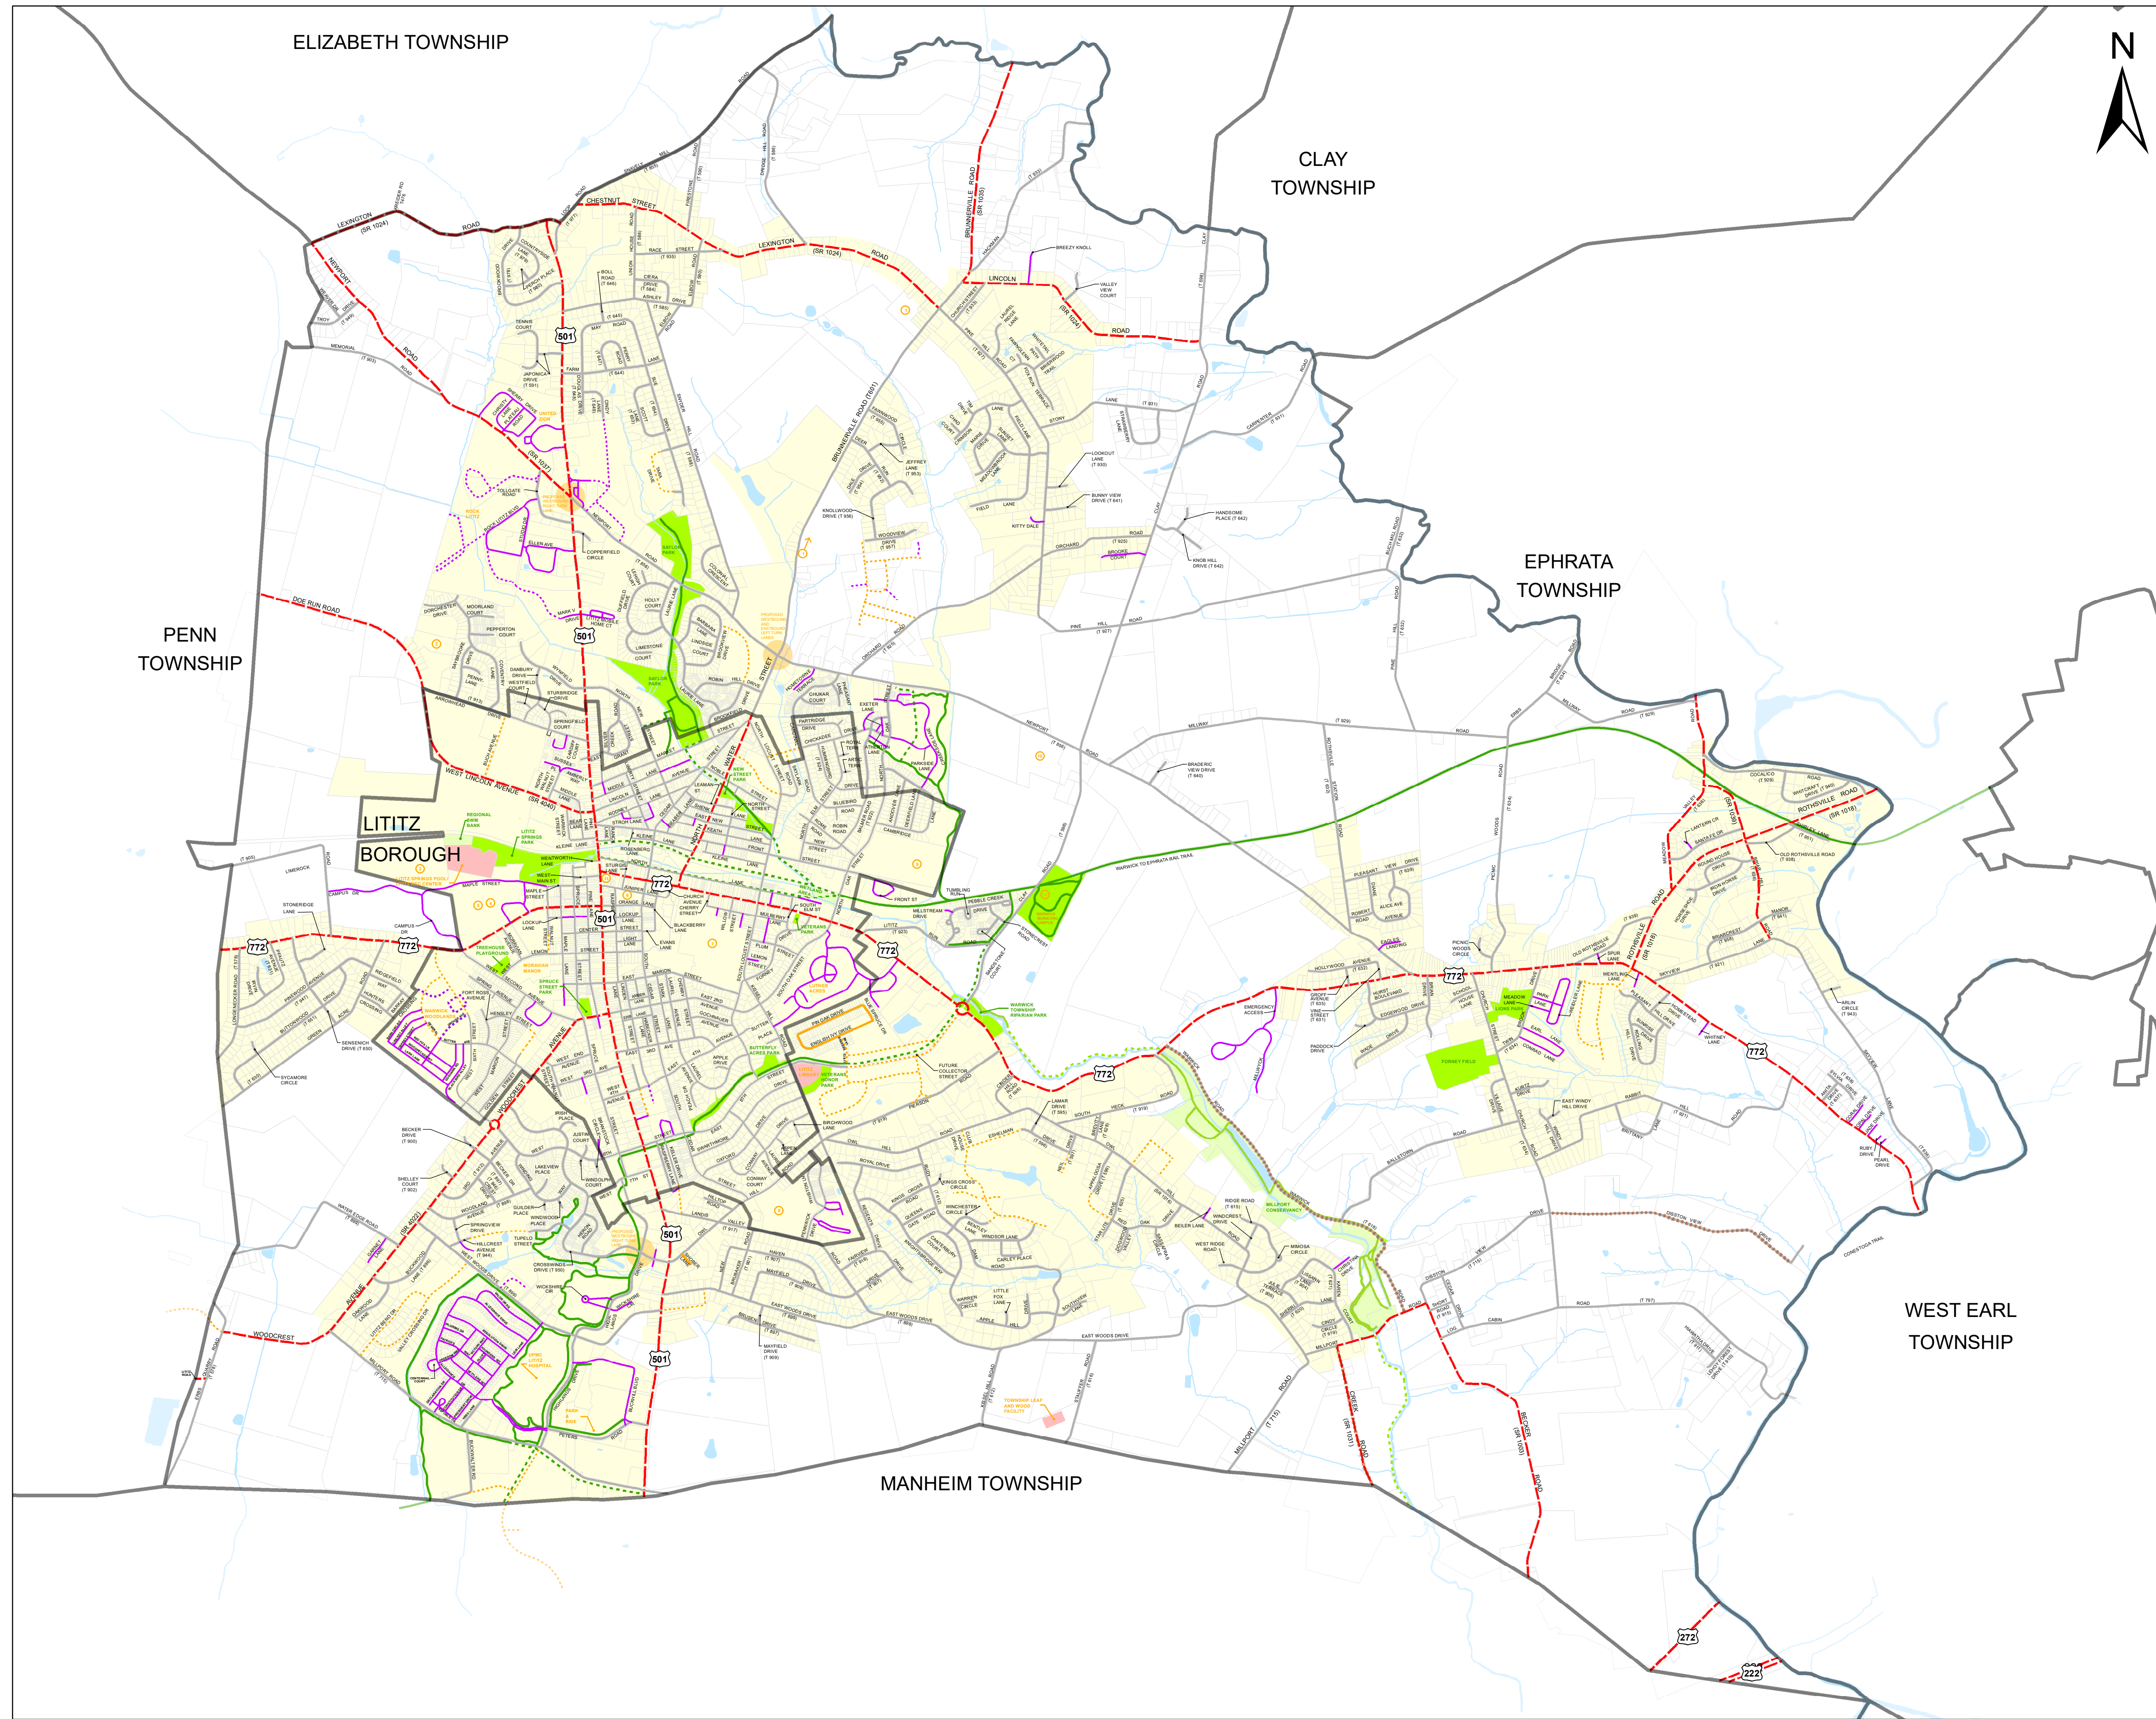

Lancaster County, PA

Location Map

Legend

Future Traffic Improvements	Points of Interest
Future Traffic Improvements	Points of Interest
State Roads	Park
Municipal Roads	Conservation Area
Road To Be Dedicated	Urban Growth Boundary
Private Roads	Urban Growth Boundary
Proposed Private Roads	
Trails and Greenways	
Trail	
Greenway	
Proposed Trail	
Proposed Greenway	
Scenic Drives	

RECORDING ACKNOWLEDGMENT

COMMONWEALTH OF PENNSYLVANIA)
) SS:
 COUNTY OF LANCASTER)

On this _____ day of _____, 2020, before me, the undersigned officer, a notary public, personally appeared _____ who acknowledged himself to be (Vice) Chairman of Board of Supervisors of the Township of Warwick, Lancaster County, Pennsylvania, and that he, as such officer, being authorized to do so, executed the foregoing Official Map by signing the name of such Township by himself as such officer as the act and deed of the Township and for the purpose of recording the Official Map as required by the Pennsylvania Municipalities Planning Code.

Executed before me the day and year aforesaid.

 Notary Public

THE OFFICIAL MAP OF THE TOWNSHIP OF WARWICK,
 LANCASTER COUNTY, PENNSYLVANIA IS LOCATED AT THE TOWNSHIP OFFICE

1 inch = 1,500 feet

Updated: December 2020

Official Map of the Township of Warwick Lancaster County, Pennsylvania

This Map is certified as a true and correct copy of the Official Map of the Township of Warwick as adopted by the Board of Supervisors of Warwick Township, Lancaster County, Pennsylvania, on November 18, 2020.