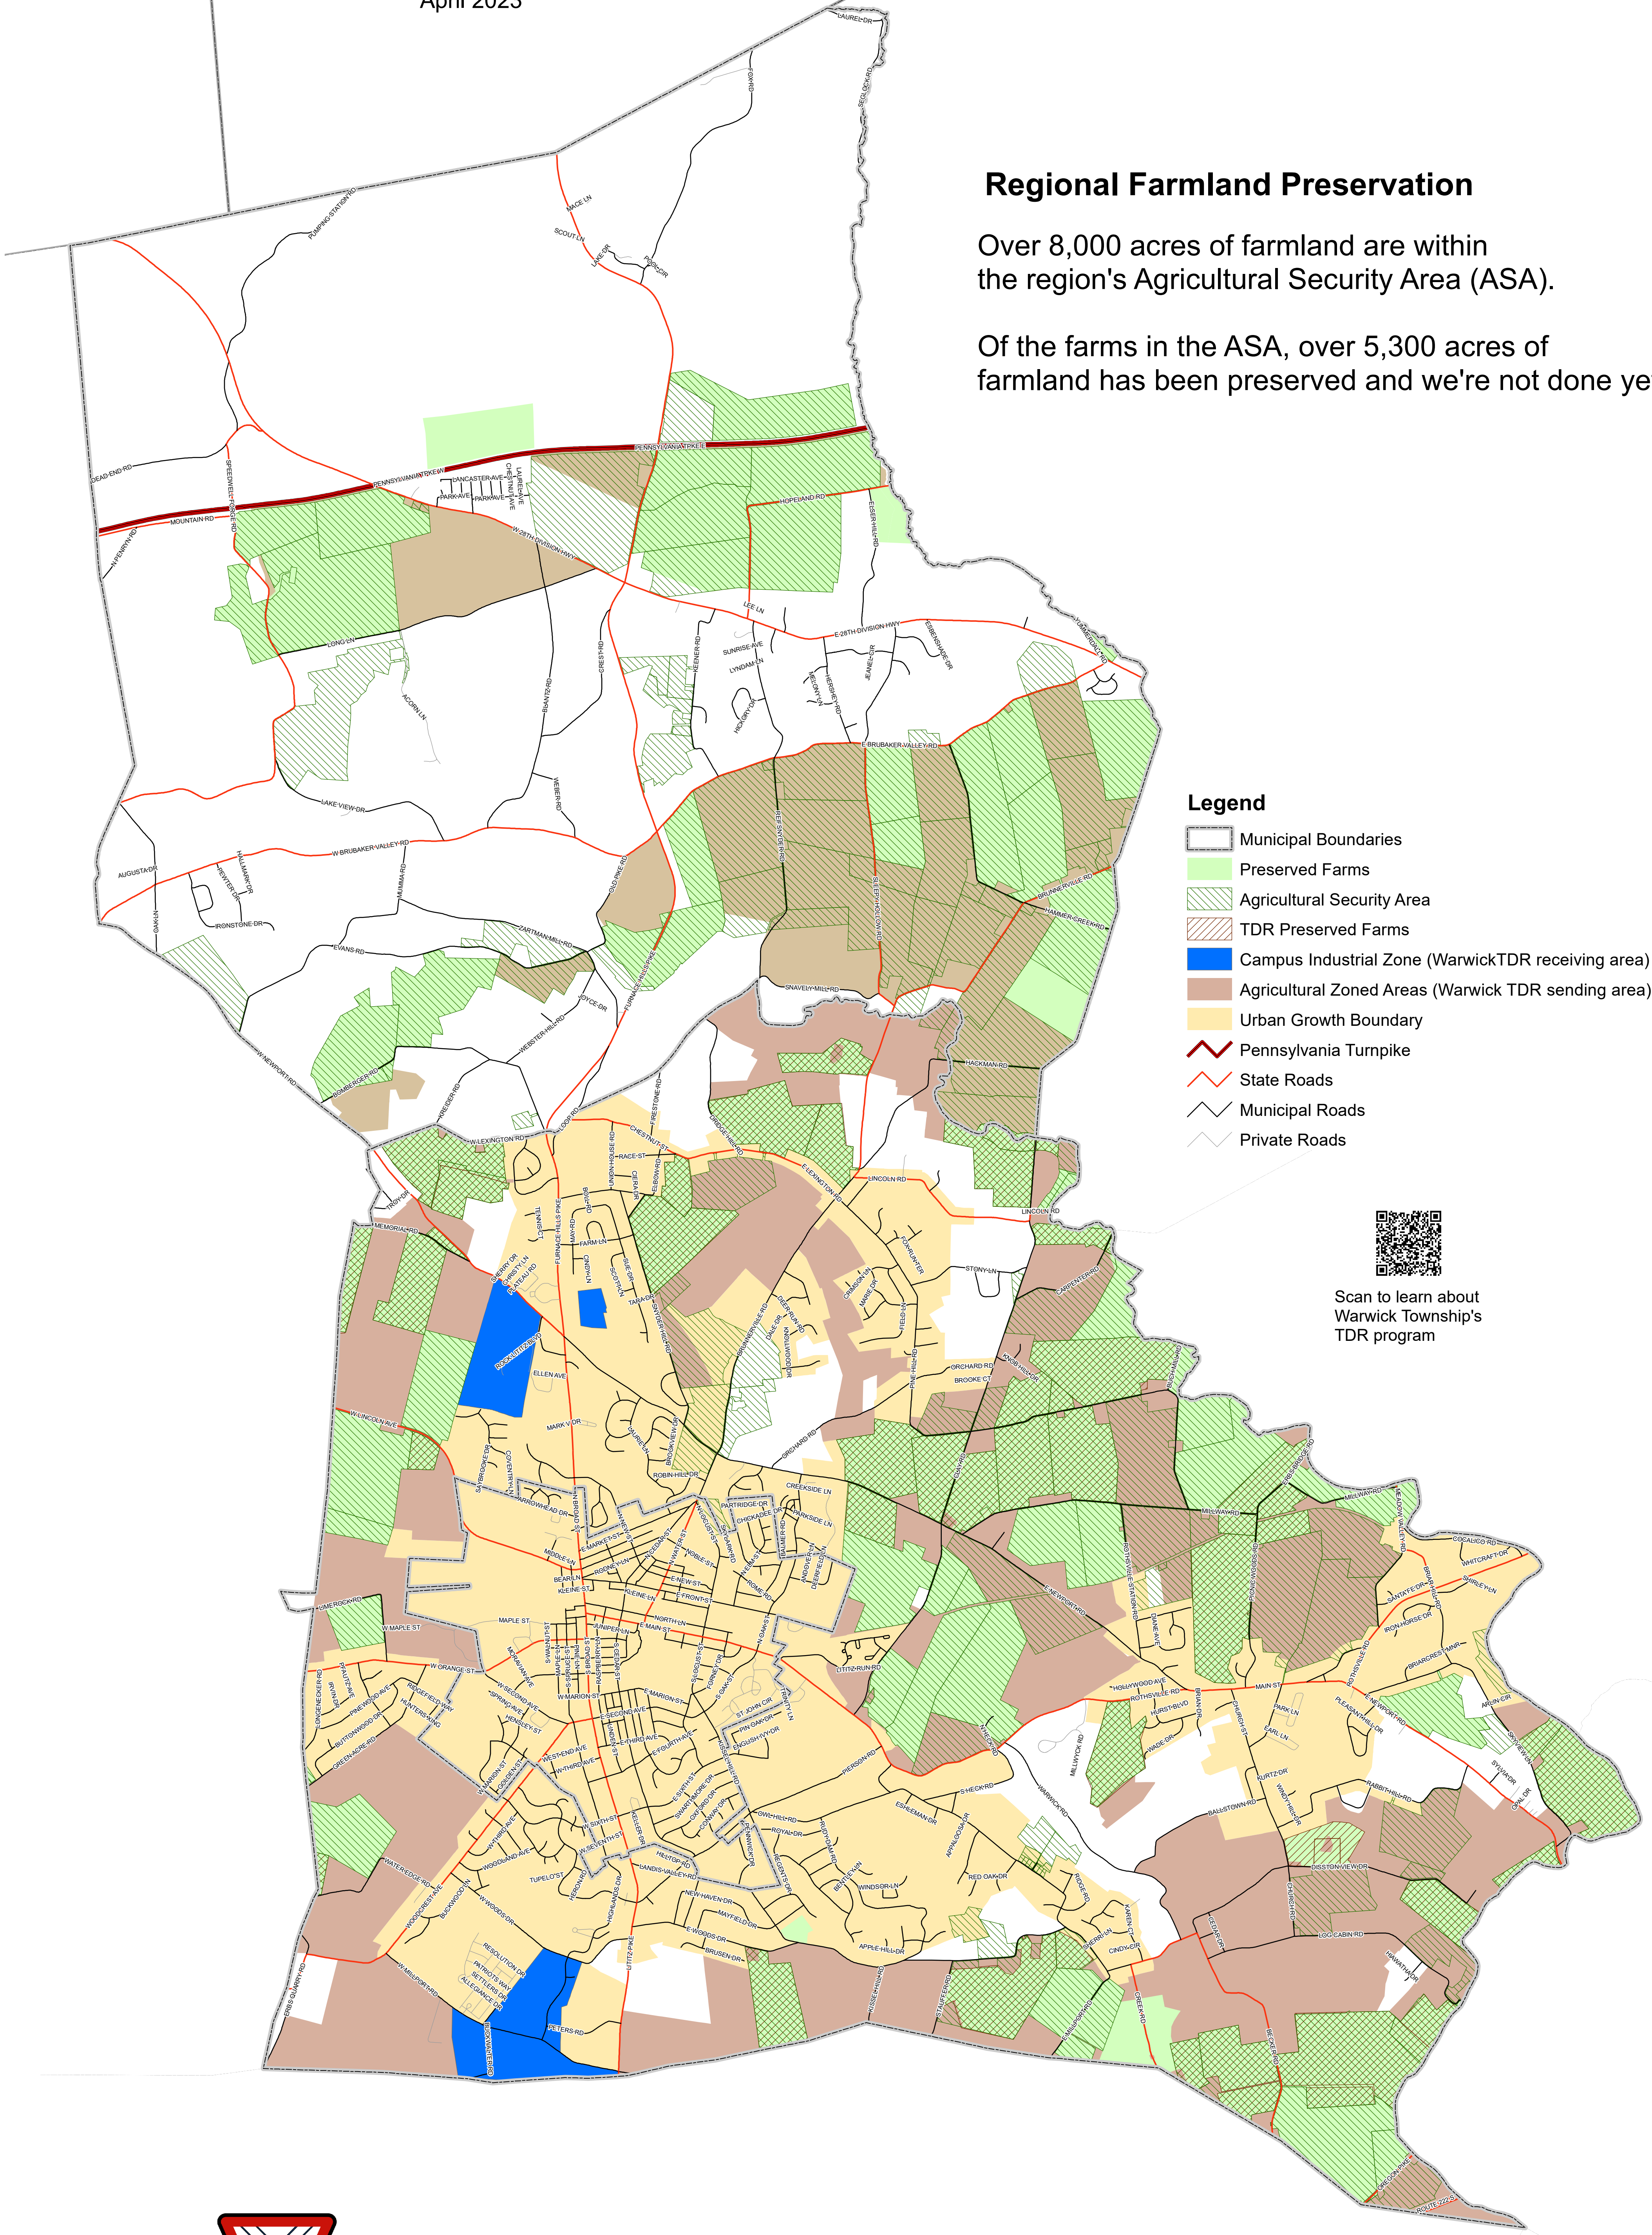

Regional Farmland Preservation Map

April 2023

Regional Farmland Preservation

Over 8,000 acres of farmland are within the region's Agricultural Security Area (ASA).

Of the farms in the ASA, over 5,300 acres of farmland has been preserved and we're not done yet!

Legend

-  Municipal Boundaries
-  Preserved Farms
-  Agricultural Security Area
-  TDR Preserved Farms
-  Campus Industrial Zone (Warwick TDR receiving area)
-  Agricultural Zoned Areas (Warwick TDR sending area)
-  Urban Growth Boundary
-  Pennsylvania Turnpike
-  State Roads
-  Municipal Roads
-  Private Roads

Scan to learn about Warwick Township's TDR program